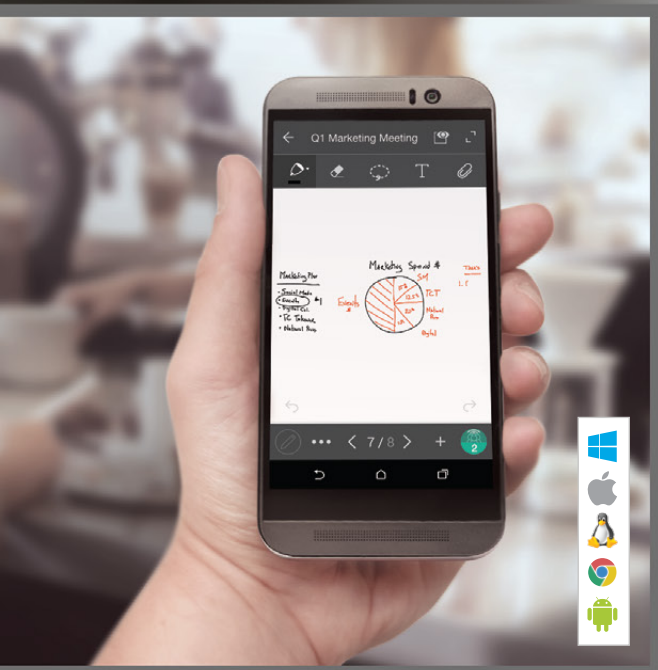

equil[®]
SMARTMARKER
 by Luidia
COMPLETE

The Equil Smartmarker Complete includes four marker sleeves (black, blue, red and green) along with a Multi-Charge Cradle that charges all four sleeves and the sensor at the same time.

Learn more at www.myequil.com

equil[®]

Making every surface smart.

Luidia 

Supercharge your meeting spaces.

Capture, share and stream live notes from any whiteboarding surface - straight to your favorite device. Bring those long-distance colleagues right into your meeting room, letting them see board notes live, and even participate - marking up notes remotely.

COMPLETE BOX

Multi-Charge Cradle

Charge all of your sleeves along with the Smartmarker sensor at the same time ensuring you're always ready whenever those brilliant ideas need to be shared or captured.

4 Marker Sleeves 4 Colors

With 4 marker sleeves you can capture 4 different color markers including Black, Blue, Red and Green. The Equil Smartmarker lets you whiteboard the way you want to.

Large Eraser

Capture your erasing with the large eraser or eraser cap. Erasing your marker strokes also erases the corresponding captured strokes on your device.